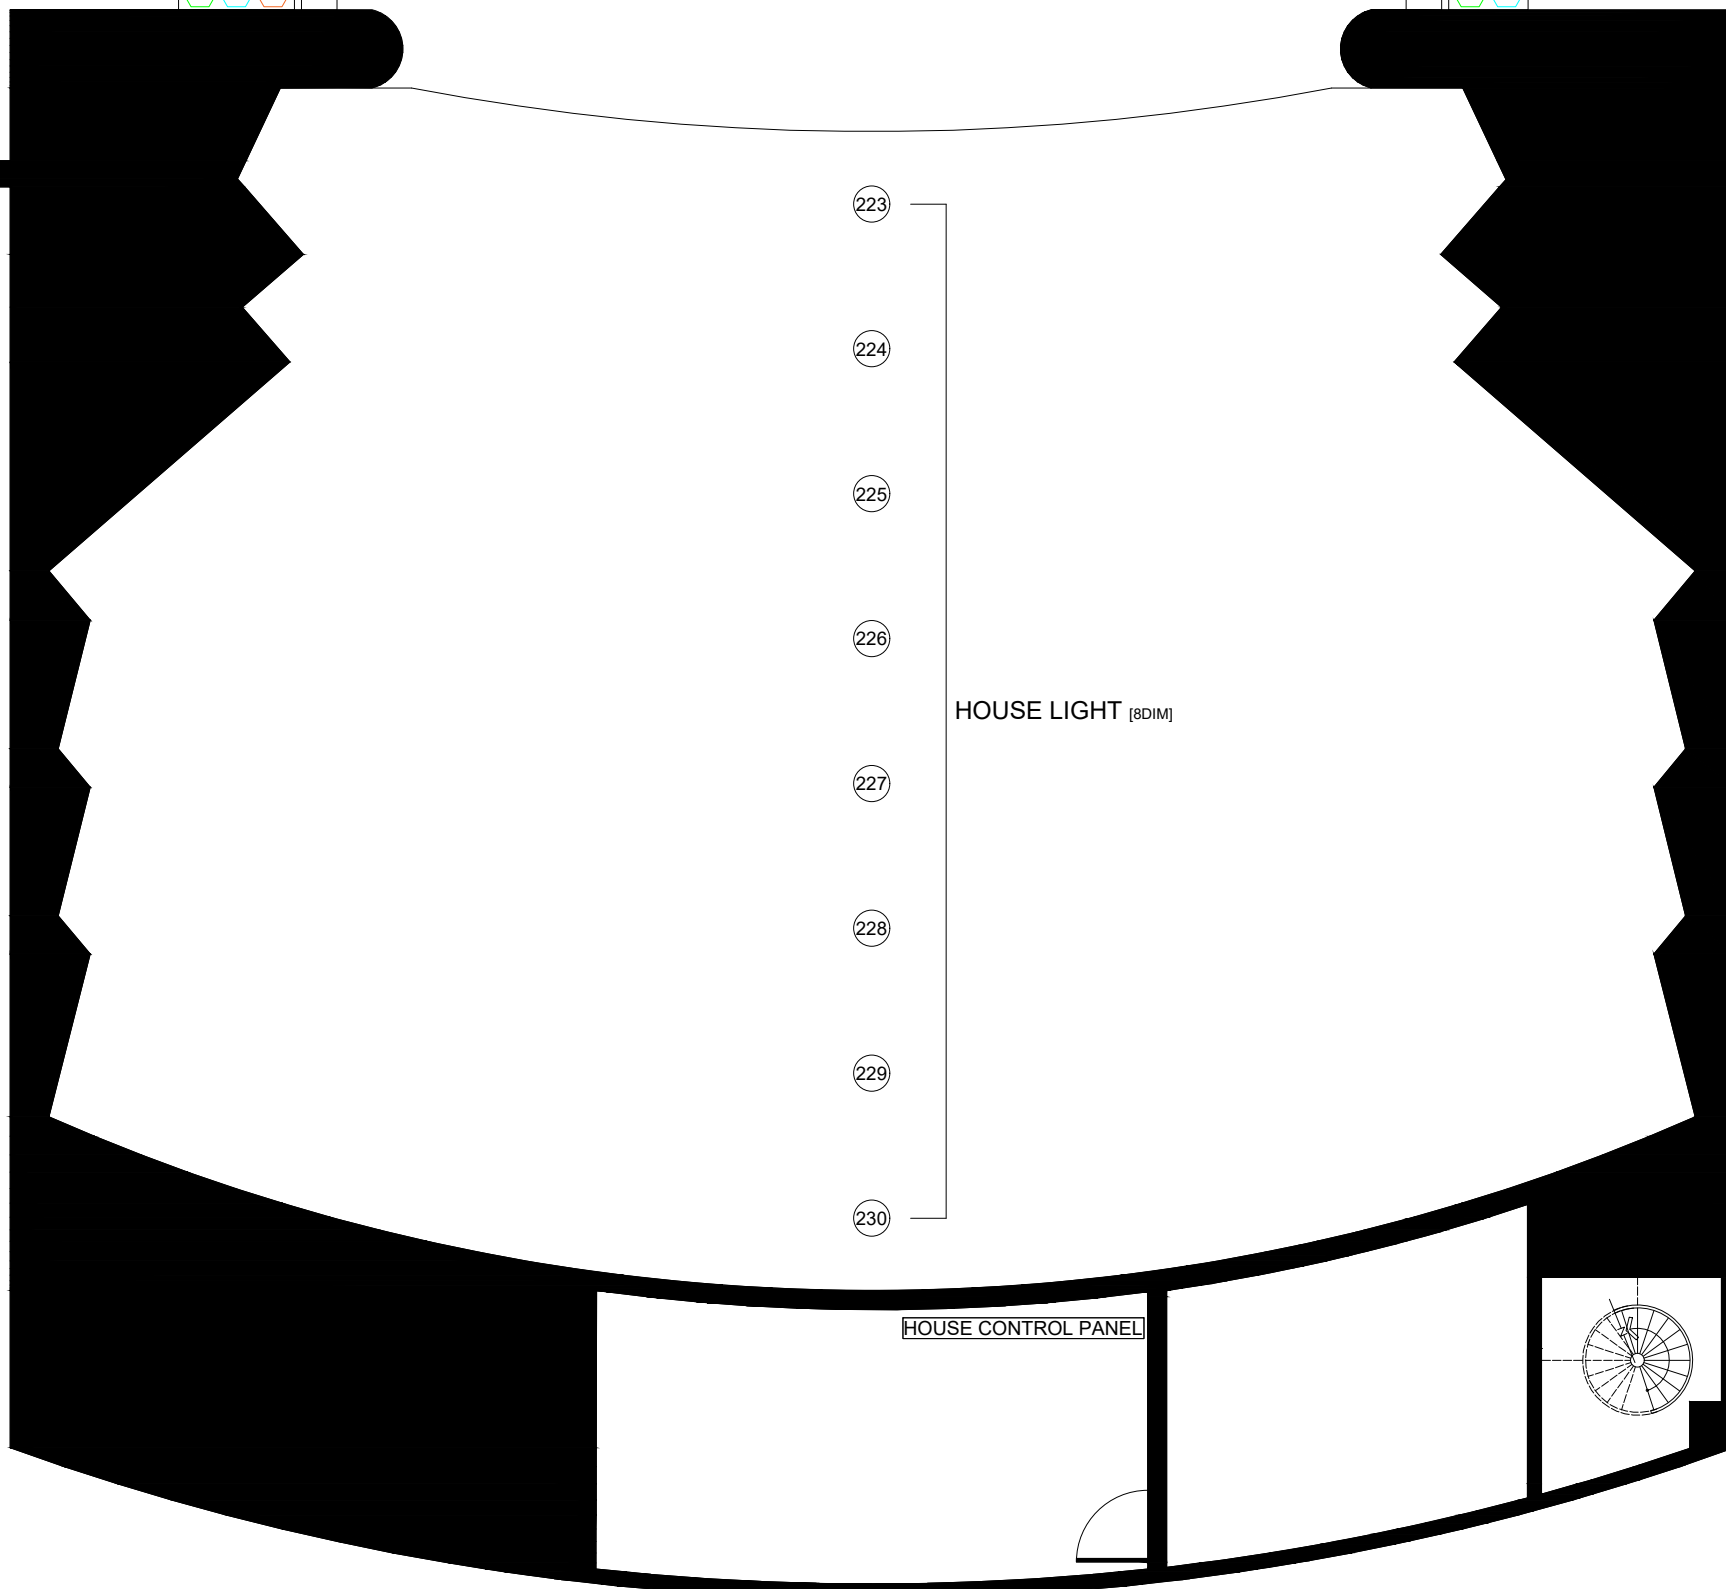

192
191
190
189 NO.8 FLOOR POCKET
[4DIM]

183
184
269
270 NO.6 FLOOR POCKET
[2DIM, 2RD]

192
191
28
190
189 NO.4 FLOOR POCKET
[4DIM, 1DMX]

171
172
265
266 NO.2 FLOOR POCKET
[2DIM, 2RD]

185
186
187
188 NO.7 FLOOR POCKET
[4DIM]

268
267
182
181 NO.5 FLOOR POCKET
[2DIM, 2RD]

176
175
27
174
173 NO.3 FLOOR POCKET
[4DIM, 1DMX]

264
263
170
169 NO.1 FLOOR POCKET
[2DIM, 2RD]

고양문화재단
The Goyang Cultural Foundation

고양어울림누리 별모래극장 조명 회로도

Goyang Oulim Nuri Complex Byeolmorae Theater Circuit Plan

DATE 2024. 12. 26. SCALE NONE DRAWN BY SHEET NO. 02

SYMBOL		
(251)	Dimmer	230V / 5kW
(268)	Remote Direct	(available power : 3kW)
(262)	Direct	
(10)	DMX 512	5Pin / Female
(4)	Ethernet	RJ45
(RMT)	Hand-held Remote	6Pin / Female